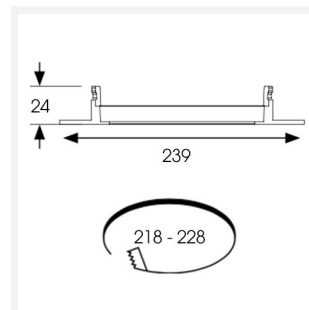

Freska

Freska CCT Downlight 3 White Code: AFRE3/1

Category	Downlights
Application	Ancillary, Commercial, Education, Healthcare, Hospitality, Retail
Specification	Performance

PRODUCT FEATURES

- Economic ultra-slim circular LED performance downlight suitable for education, commercial, healthcare and retail applications
- Ideal for use in areas with shallow ceiling void
- Triac dimmable as standard
- CCT selectable between 3000K, 4000K and 6000K
- Edge lit providing excellent uniform illumination
- Standard and Self-Test Emergency available using the Hawk Kit Emergency Pack

GENERAL INFORMATION	
Wattage	18W
Lumens Delivered	2000lm (4000K)
Lm/W	105lm/w
Beam Angle	110
CRI	80
CCT	3000/4000/6000K
Input	220/240V
Operating Temp	-20°C - 40°C
SDCM	6
UGR	25
Cut-Out Size	218-228mm

TECHNICAL INFORMATION	
Light Source	LED
Colour / Finish	White
IP Rating	IP44
Class Protection	2
Internal / External	Internal
Surface / Recessed / Suspended	Recessed
Lumen Depreciation	L80 54,000h
Warranty (Years)	5
CE Mark	Yes
Diameter	239 mm
Height	24 mm