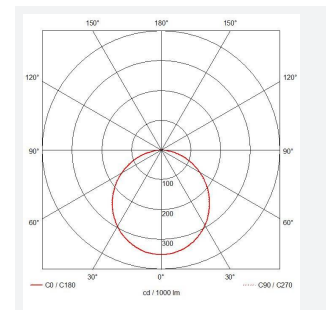

Freska

Freska CCT Downlight 3 White Code: AFRE3/1

Category	Downlights
Application	Ancillary, Commercial, Education, Healthcare, Hospitality, Retail
Specification	Performance

PRODUCT FEATURES

- Economic ultra-slim circular LED performance downlight suitable for education, commercial, healthcare and retail applications
- Ideal for use in areas with shallow ceiling void
- Triac dimmable as standard
- CCT selectable between 3000K, 4000K and 6000K
- Edge lit providing excellent uniform illumination
- Standard and Self-Test Emergency available using the Hawk Kit Emergency Pack

GENERAL INFORMATION	
Wattage	18W
Lumens Delivered	2000lm (4000K)
Lm/W	105lm/w
Beam Angle	110
CRI	80
CCT	3000/4000/6000K
Input	220/240V
Operating Temp	-20°C - 40°C
SDCM	6
UGR	25
Cut-Out Size	218-228mm

TECHNICAL INFORMATION	
Light Source	LED
Colour / Finish	White
IP Rating	IP44
Class Protection	2
Internal / External	Internal
Surface / Recessed / Suspended	Recessed
Lumen Depreciation	L80 54,000h
Warranty (Years)	5
CE Mark	Yes
Diameter	239 mm
Height	24 mm